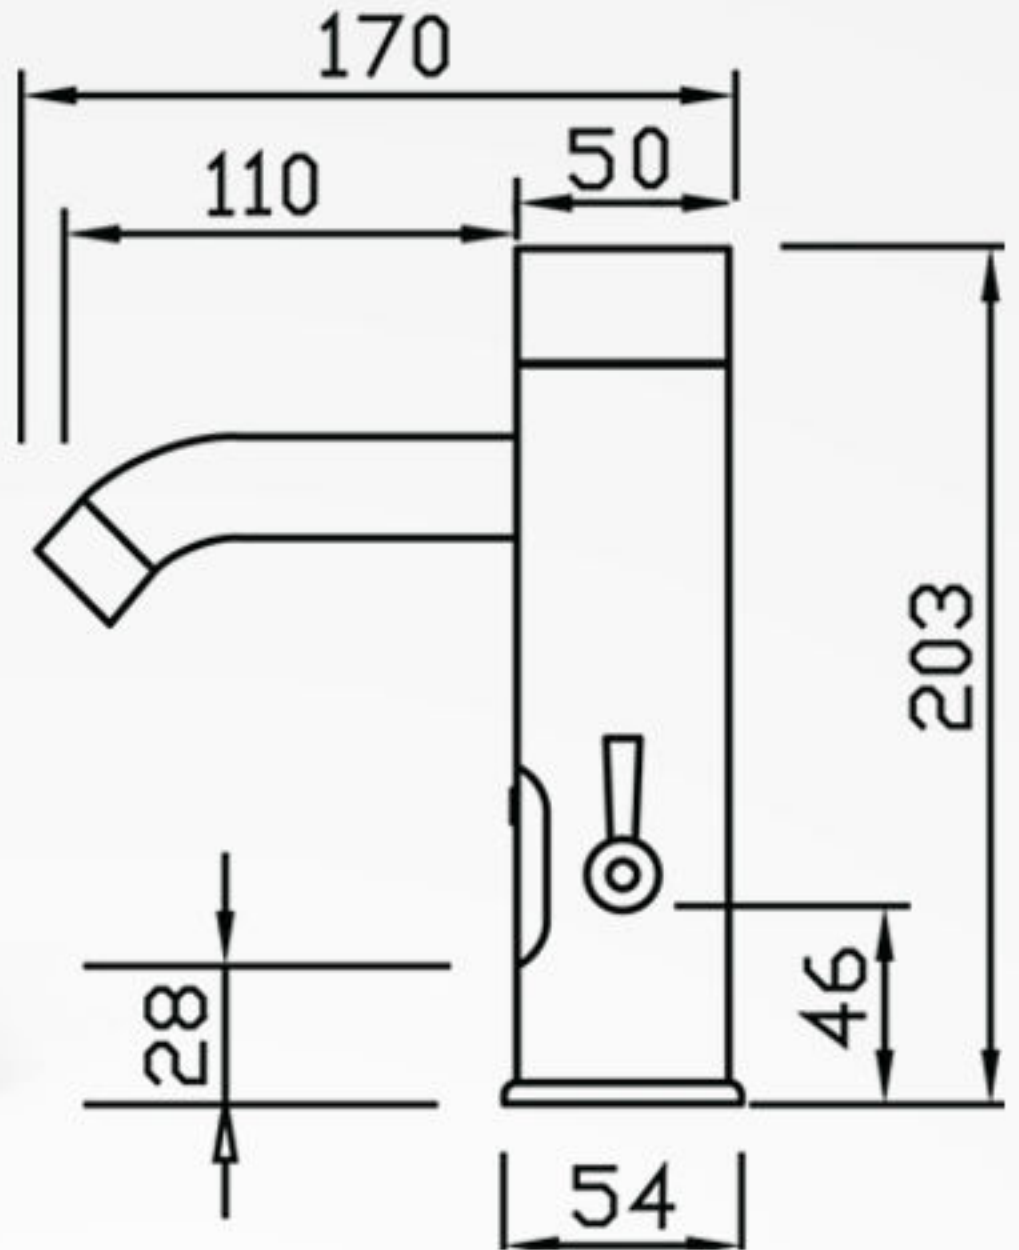

**High Quality One-way
Check Valve**

**High-quality 304 Stainless
Steel Assembly Hose**

125mm

50mm

25mm

125mm

50mm

25mm

Art.503031

Art.503031 M

Art.503031 L

Art.503031 XL