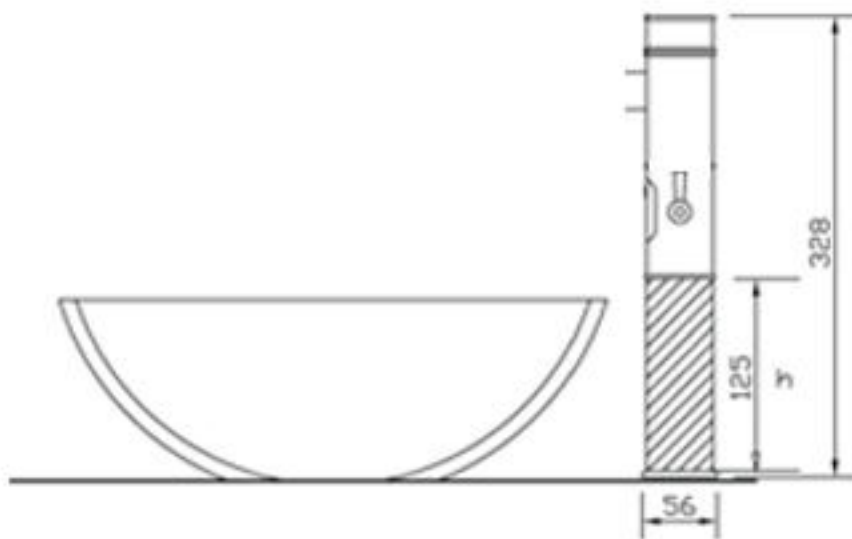

**High Quality One-way
Check Valve**

**High-quality 304 Stainless
Steel Assembly Hose**

125mm

50mm

25mm

125mm

50mm

25mm

Art.503031

Art.503031 M

Art.503031 L

Art.503031 XL