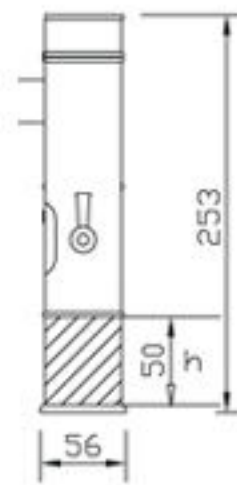

**High Quality One-way
Check Valve**

**High-quality 304 Stainless
Steel Assembly Hose**

125mm

50mm

25mm

125mm

50mm

25mm

Art.503031

Art.503031 M

Art.503031 L

Art.503031 XL