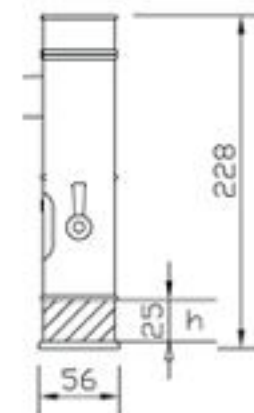

**High Quality One-way
Check Valve**

**High-quality 304 Stainless
Steel Assembly Hose**

125mm

50mm

25mm

125mm

50mm

25mm

Art.503031

Art.503031 M

Art.503031 L

Art.503031 XL