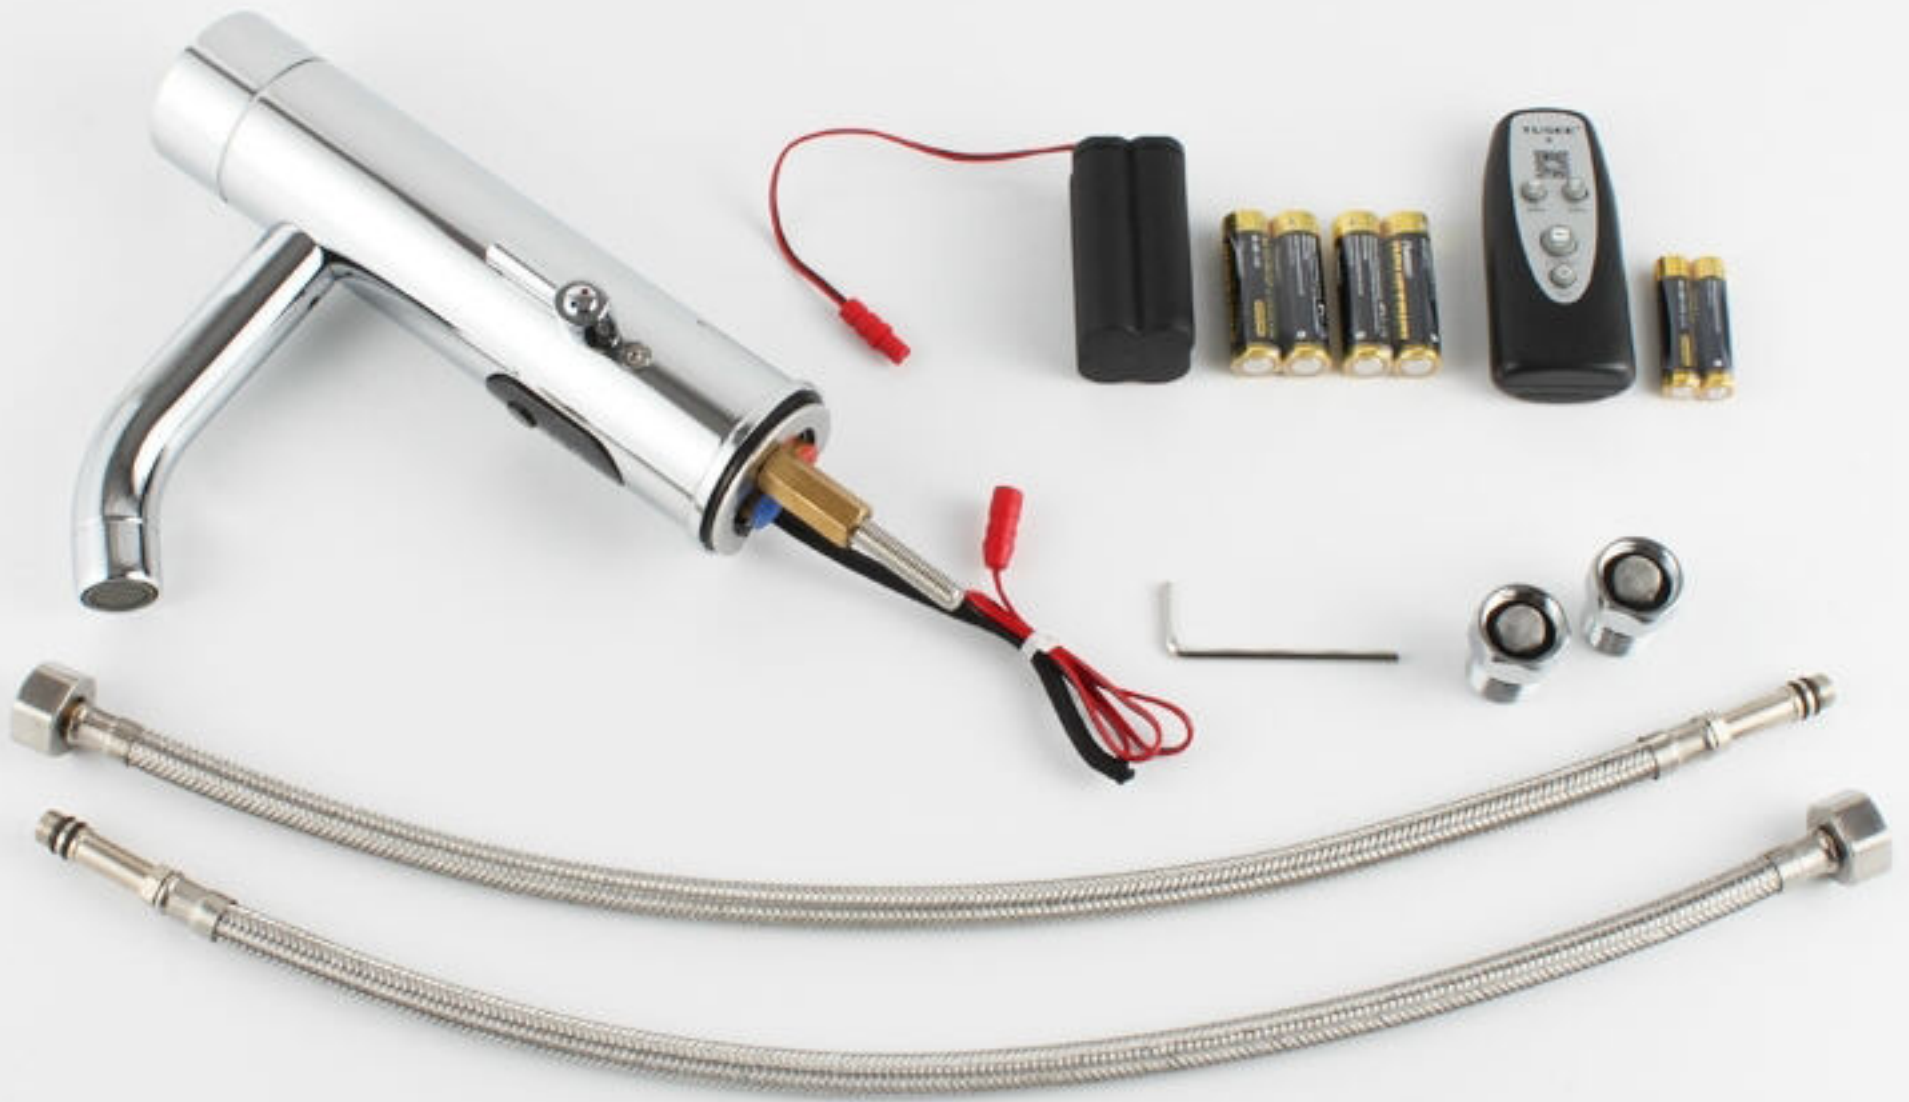

Hamburg - Germany

Rotation wheel
Manual Mode

Intelligent Sensor
Automatic Mode

**Adjust The Water
Volume in
Automatic Mode**

**Hot and Cold Mixer,
Adjust The Temperature
by Handle**

Touch Switch, Mode Adjusted

Induction Distance Adjustable

- ***Manual adjustment***
- ***Automatic adjustment***
- ***Touch function switch***

Replace the Sensors

Easy Maintenance

**Superior Quality
NEOPEAL Aerator**

**High Quality
Brass Thread Tube**

**High Quality One-way
Check Valve**

**High-quality 304 Stainless
Steel Assembly Hose**

125mm

50mm

25mm

125mm

50mm

25mm