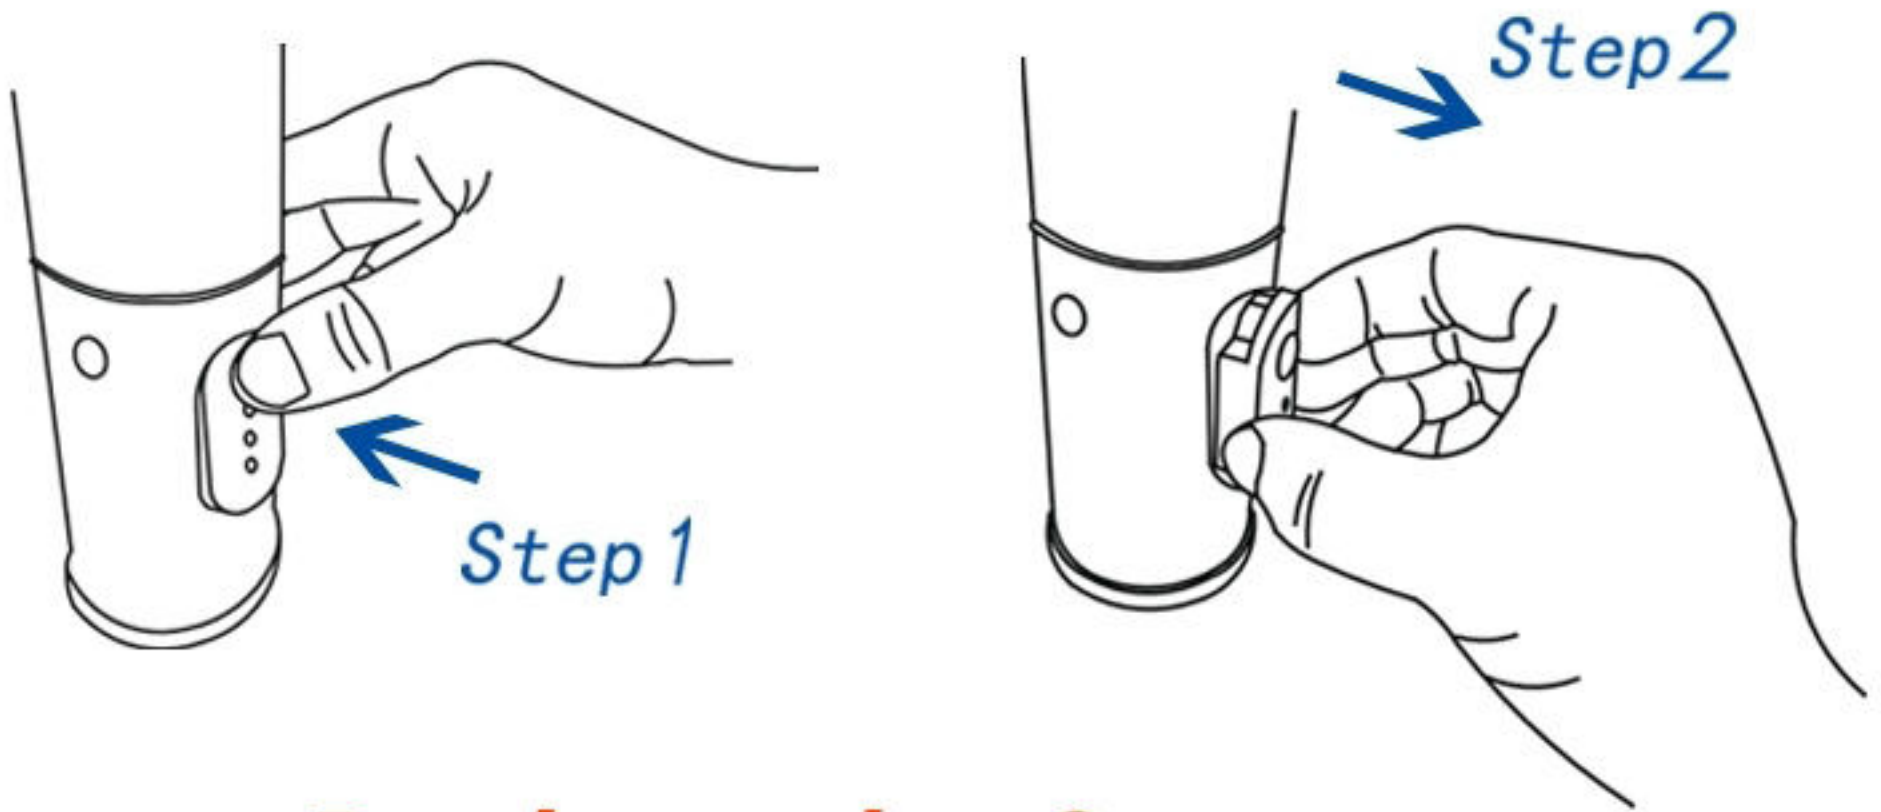

Hamburg - Germany

Rotation wheel
Manual Mode

Intelligent Sensor
Automatic Mode

**Adjust The Water
Volume in
Automatic Mode**

**Hot and Cold Mixer,
Adjust The Temperature
by Handle**

Touch Switch, Mode Adjusted

Induction Distance Adjustable

- ***Manual adjustment***
- ***Automatic adjustment***
- ***Touch function switch***

Replace the Sensors

Easy Maintenance

**Superior Quality
NEOPEAL Aerator**

**High Quality
Brass Thread Tube**

**High Quality One-way
Check Valve**

**High-quality 304 Stainless
Steel Assembly Hose**

125mm

50mm

25mm

125mm

50mm

25mm